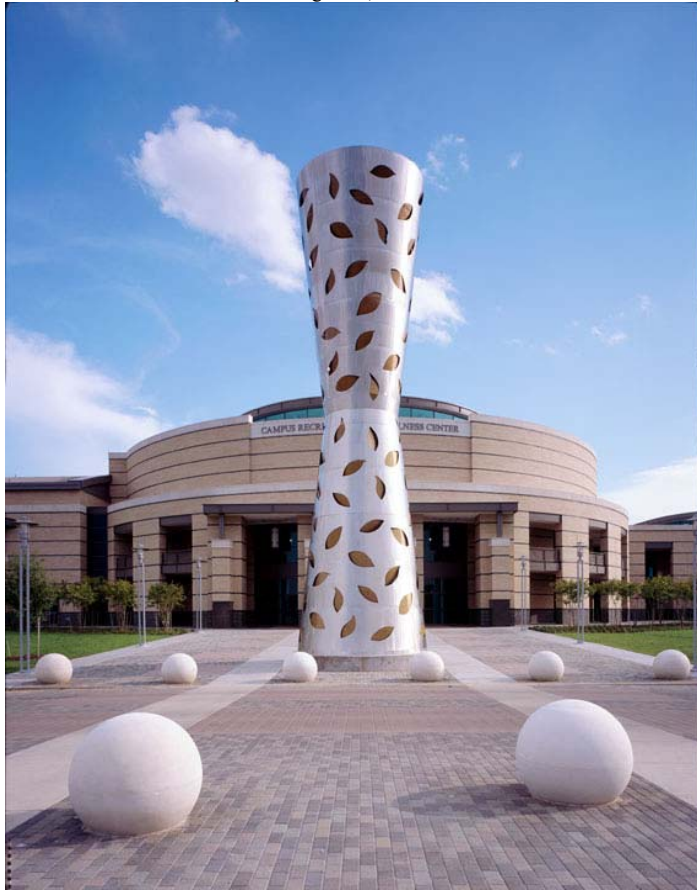

Blumenthal Sheet Metal

1710 Burnett Street
Houston TX 77026
(713) 228-6432 Fax (713) 223-3410
www.blumenthalsheetmetal.com

NEWS

March 9, 2003

Healing Nature by Tim Glover Installed

Blumenthal Sheet Metal, working with artist Tim Glover, completed the fabrication and installation of Healing Nature at the University of Houston Recreation and Wellness Center this first week of March, 2003. Photos and more on the project below:

Presentation Mockup of Column at Glover's home

Presentation mockup of Canopy at Glover's home.

The goal of every University of Houston art commission is to expand and enhance the collection as well as address the unique function of each building and its users. Artist Tim Glover met these challenges with his 2-part installation, *Healing Nature*.

Leaf Column establishes the theme with its organic interpretation of the leaf motif. With its magnificent scale, it matches the grandeur of the university's new Campus Recreation and Wellness Center. The Column becomes the beacon, both daytime and night, to call users to the facility. Once inside, *Leaf Canopy* further refines this motif into an airy, light-catching canopy of 40 welded, slightly kinetic, aluminum leaves that float in the 3-story atrium.