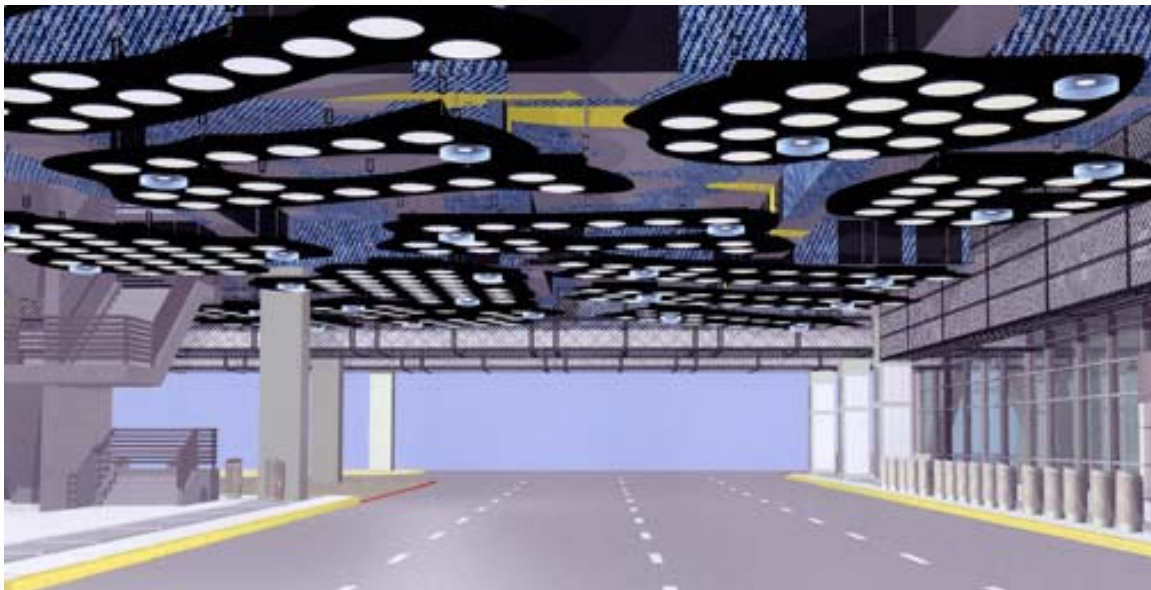

Blumenthal Sheet Metal

1710 Burnett Street
Houston TX 77026
(713) 228-6432 Fax (713) 223-3410
www.blumenthalsheetmetal.com

NEWS

September 22, 2003

Blumenthal Awarded Leopard Sky Contract

Blumenthal has been awarded the contract to fabricate and install 52 aluminum panels in the Bush Intercontinental Airport Terminal E project by Stewart-Matl, Ltd. of Austin, Texas. The project, titled Leopard Sky by artist Shela Klen, is a portion of Project 500M of the Houston Airport System. Previously Blumenthal worked with the artist on the prototype which can be seen on the ground floor near the cashiers in the Terminal A/B Garage Parking indicated below.

Below is a photo of the prototype fabricated and installed by Blumenthal Sheet Metal earlier this year.

Construction on this project should be completed by the end of 2004 according to the construction documents.